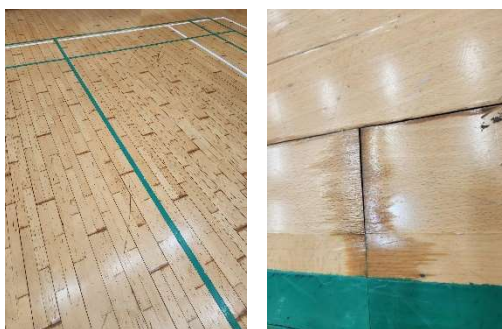

Ref no.

CH/N/23/09/065

8/9/2023

Service Suspension

To: All Residents
致各住戶：

Temporary Closure of Badminton Court 1, Basketball Court and Volleyball Court at Club Bel-Air Bay Wing 一號羽毛球場、籃球場及排球場暫停使用

Friday 星期五	To 至	另行通知 Further notice
九月 September 8		
Whole Day 全日		

AFFECTED AREA: Badminton Court 1, Basketball Court and Volleyball Court at Club Bel-Air Bay Wing

受影響範圍：灣畔會所一號羽毛球場、籃球場及排球場

DETAILS 詳情:

Please be informed that Badminton Court 1, Basketball Court and Volleyball Court at Club Bel-Air Bay Wing will be temporarily closed as per table above due to the urgent maintenance of the leakage floor after Black Rainstorm Warning. We apologize for any inconvenience caused.